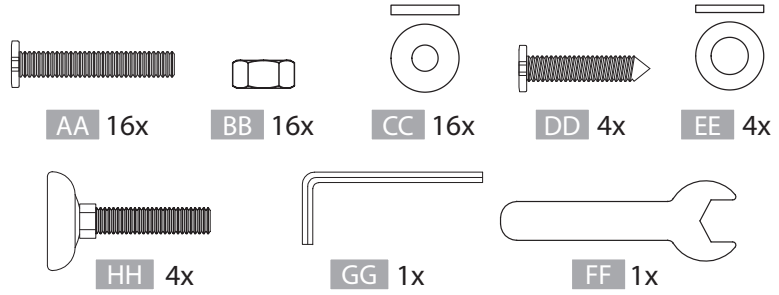

Acacia Table Table d'acacia Mesa de acacia

XL

L

www.biggreenegg.com/assembly-videos

-  www.biggreenegg.com
-  www.biggreenegg.ca
-  www.biggreenegg.eu
-  www.biggreenegg.co.uk
-  www.biggreenegg.com.au
-  www.biggreenegg.co.nz
-  www.biggreeneggisrael.com
-  www.biggreenegg.com.mx
-  www.biggreenegg.co.za

CAUTION: SEE SAFETY NOTICE
www.biggreenegg.com/safetytips

CAUTION: A Metal Table Nest or concrete paver block (non-porous) should be used to provide an air gap between the EGG and the table. Do Not Place EGG directly on wood or combustible surface!