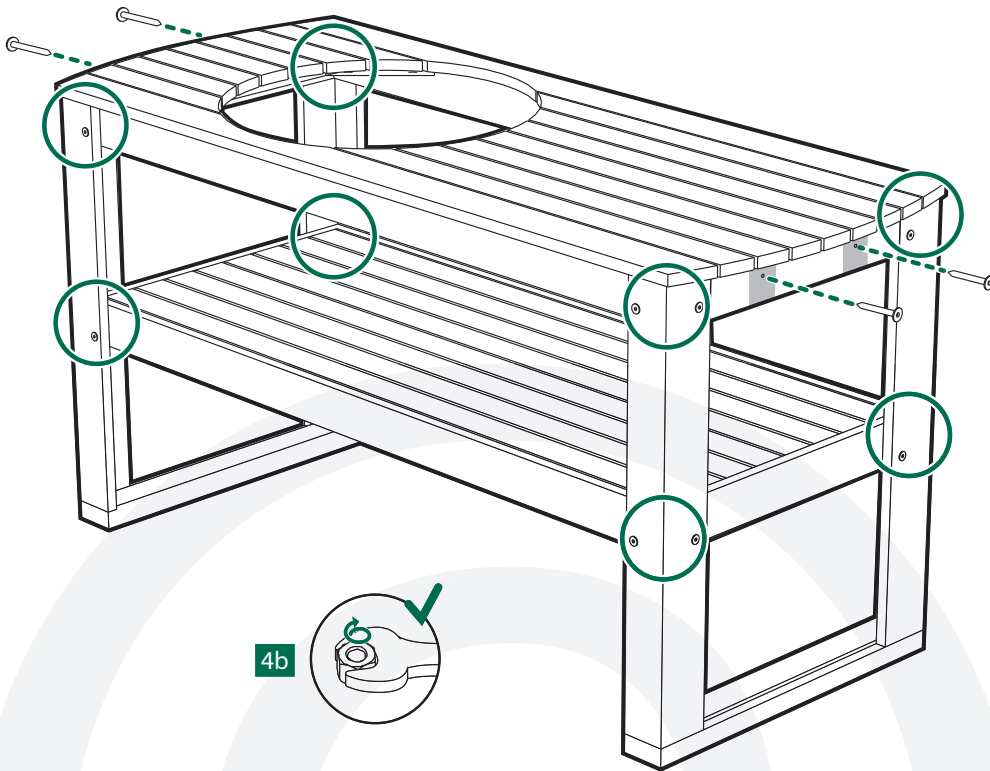

4

4a
4x

© COPYRIGHT BIG GREEN EGG INC.

5

5b